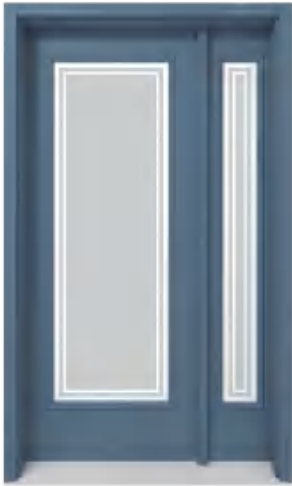

Available Standard Sizes

R-1

Roman Square, a simple design that looks rich.

GLASS DETAILS

A Clear Accent

B Sandblasted Glass

Glass Privacy Level Guide

22x64 7x64
20x64 8x64