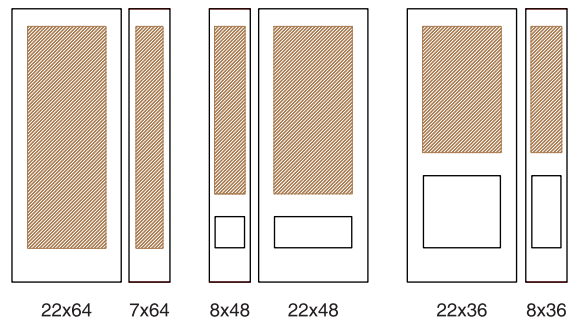

22x48

22x36

22x10

20x80
22x80

Available Standard Sizes

20x64
22x64

22x48

22x36

1 2 3 4 5 6 7 8 9 10

22x64 7x64

22x48 8x48

22x36 8x36

22x48 8x48

Available Standard Sizes

K

Some turn right. Others turn left. Will they meet again one day?

GLASS DETAILS

- A** Clear Accent
- B** Sandblasted Glass

Glass Privacy Level Guide

22x48 8x48

22x36 8x36

22x80 8x80

22x64 7x64

22x64 7x64