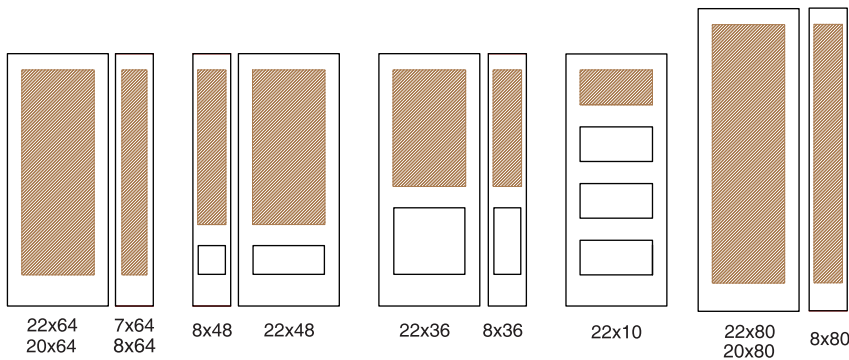

22x64 7x64/8x64

22x48 8x48

22x48 8x48

22x48 7x64/8x64

22x36 8x36

22x10

22x80 / 20x80 8x80

Available Standard Sizes

Available
Standard
Size

22x64

GLASS DETAILS

- A** Clear Accent
- B** Sandblasted Glass

Glass Privacy Level Guide

MS-7

Sometimes someone standing still on the side is more attractive than the one in the centre.