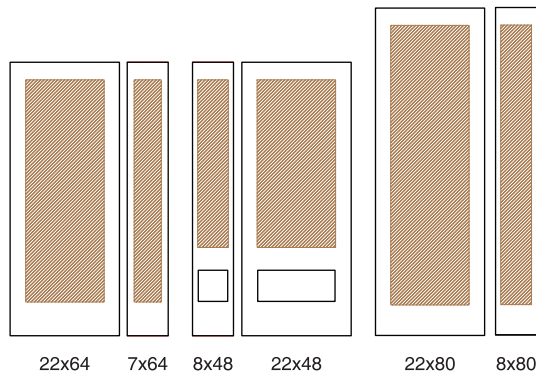

Glass Privacy Level Guide

22x64 7x64

22x64 7x64

22x48 8x48

22x80 8x80

**Available
Standard
Sizes**

22x64 / 20x64

22x36

Available Standard Sizes

20x64
22x64

22x36

S

Invisible grills may stop invasion.

GLASS DETAILS

- A** Clear Accent
- B** Sandblasted Glass

Glass Privacy Level Guide