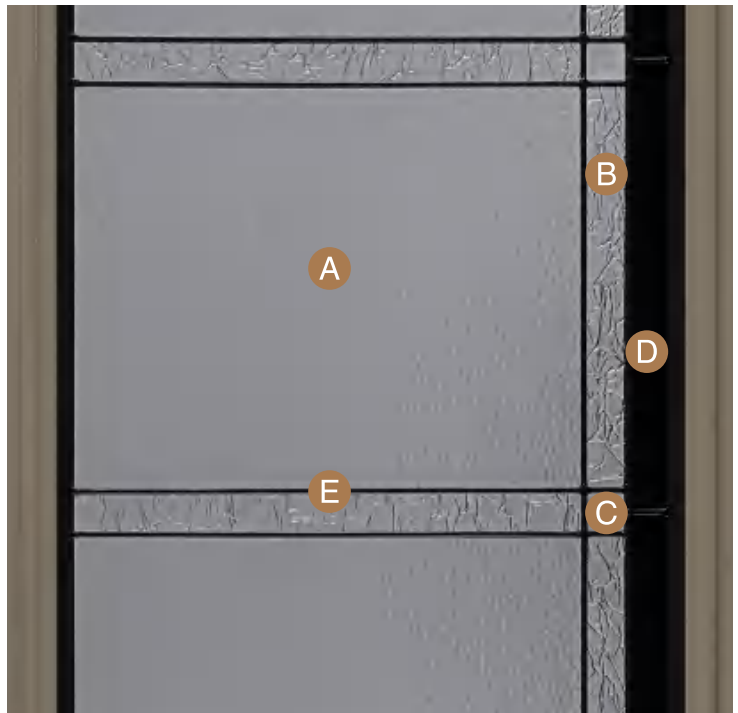

22x48

22x36

N-1

The black ribbon on the side is just eye-catching, not striking.

GLASS DETAILS

- A** 100H **B** 100K **C** Clear Bevels
- D** D-1009S **E** Patina Caming

Glass Privacy Level Guide

22x64 7x64

22x64 7x64

8x64

22x48 8x48

Available Standard Sizes

22x64

7x64

8x64

8x48