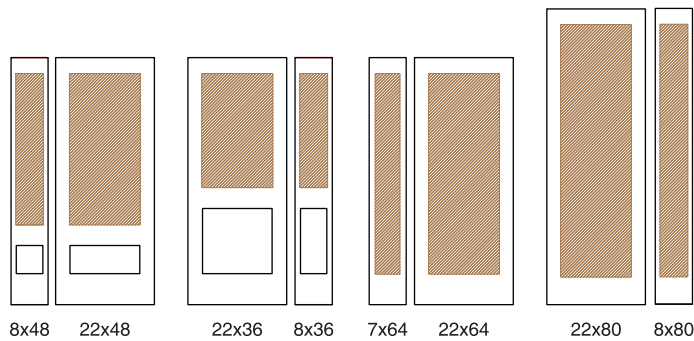

1 2 3 4 5 6 7 8 9 10

22x64 7x64

22x48 8x48

22x36 8x36

22x48 8x48

Available Standard Sizes

K

Some turn right. Others turn left. Will they meet again one day?

GLASS DETAILS

- A** Clear Accent
- B** Sandblasted Glass

Glass Privacy Level Guide

22x48 8x48

22x36 8x36

22x80 8x80

22x64 7x64

22x64 7x64

Available Standard Sizes

R-1

Roman Square, a simple design that looks rich.

GLASS DETAILS

A Clear Accent

B Sandblasted Glass

Glass Privacy Level Guide

22x64 7x64
20x64 8x64