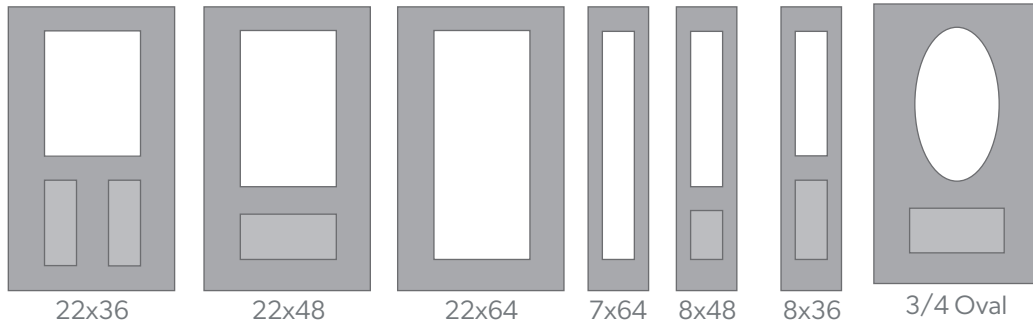

Huron

DECORATIVE GLASS

22x36

22x48

22x64

7x64

8x48

8x36

3/4 Oval